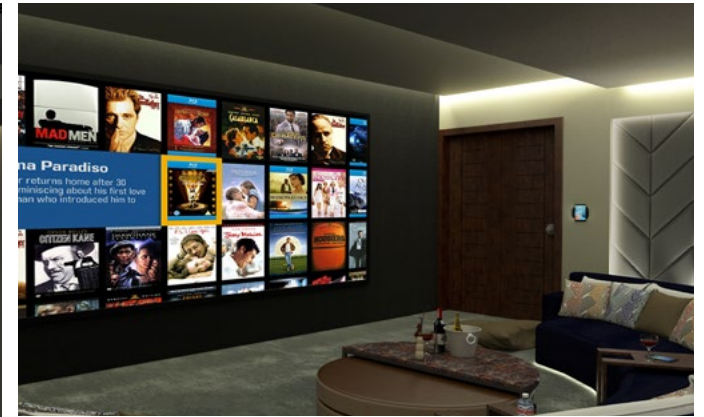

DEDICATED CINEMA ROOMS

Archimedia will design the interiors & construction pack to build your Cinema Room.

ARCHIMEDIA | TECHNOLOGY ARCHITECTS